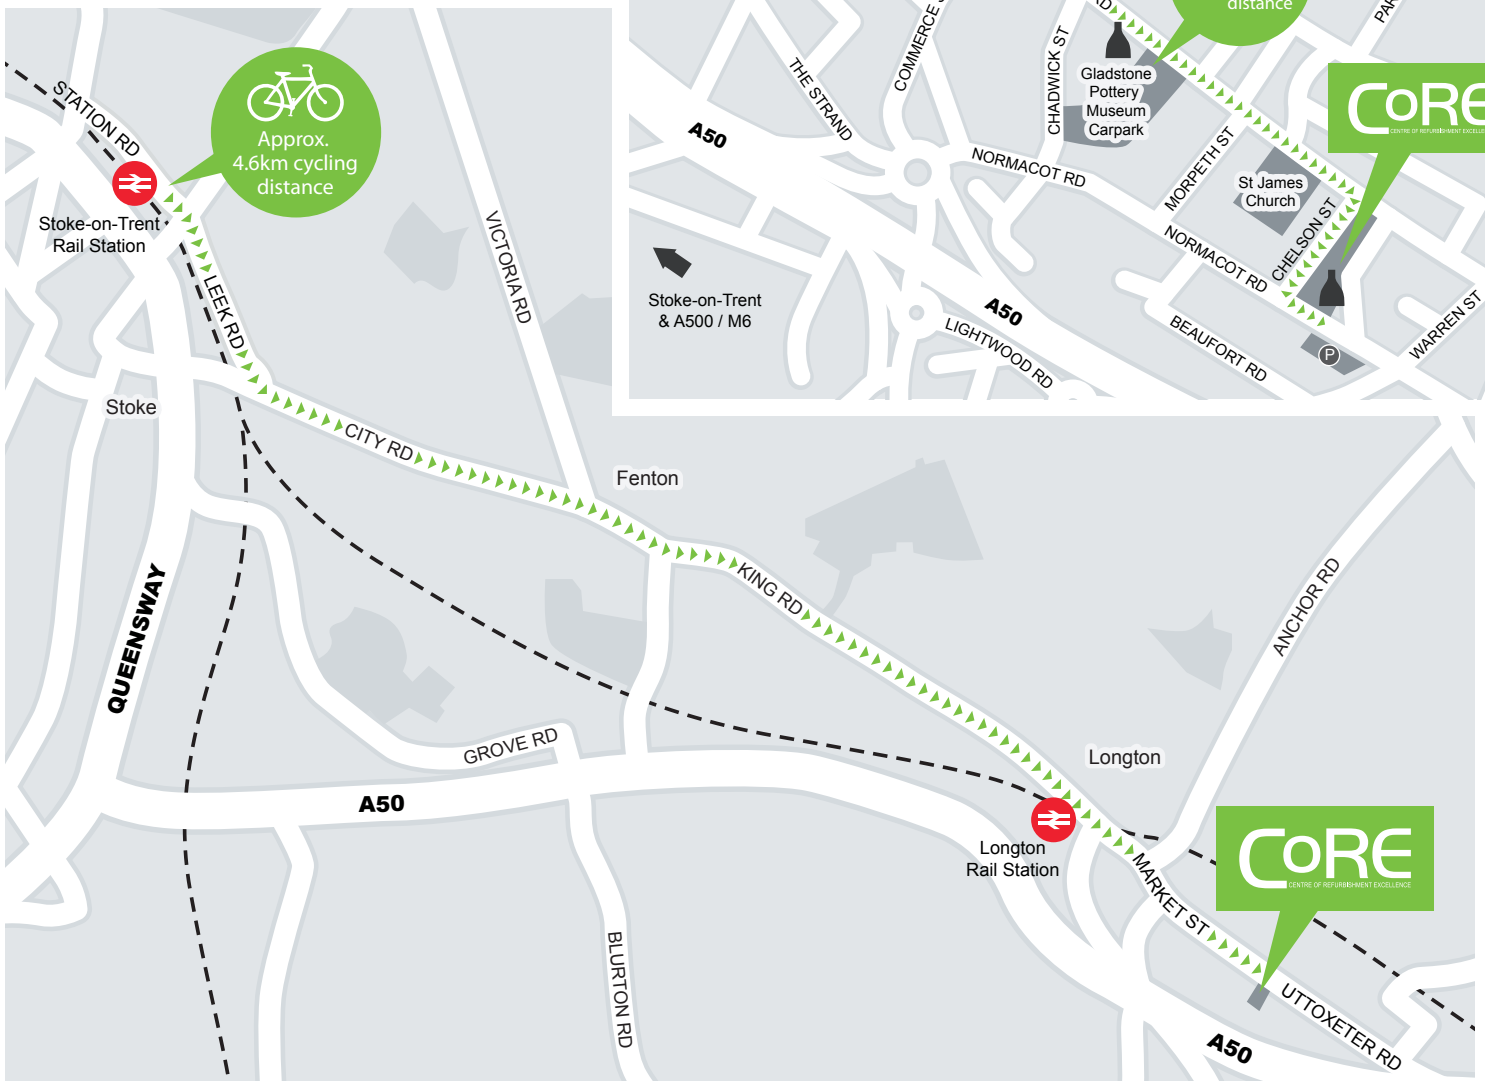

Visit us

CoRE Conference & Demonstrator Centre

Normacot Road, Longton
Stoke-on-Trent ST3 1PR

T: 01782 792900

E: info@core-skills.com

www.core-skills.com

Car

For detailed directions on how to get to CoRE visit www.core-skills.com/contact

Parking

Facilities are available at the Gladstone Pottery Museum located approx. 250m from CoRE. Pictured right.

Walking and Rail

The closest rail station is Longton which is approx. 800m walking distance from CoRE. Pictured right.

Bicycle

The cycle route from Stoke rail station to CoRE is approx. 4.6km. Pictured below.

PARTNERS

FUNDING PROVIDERS