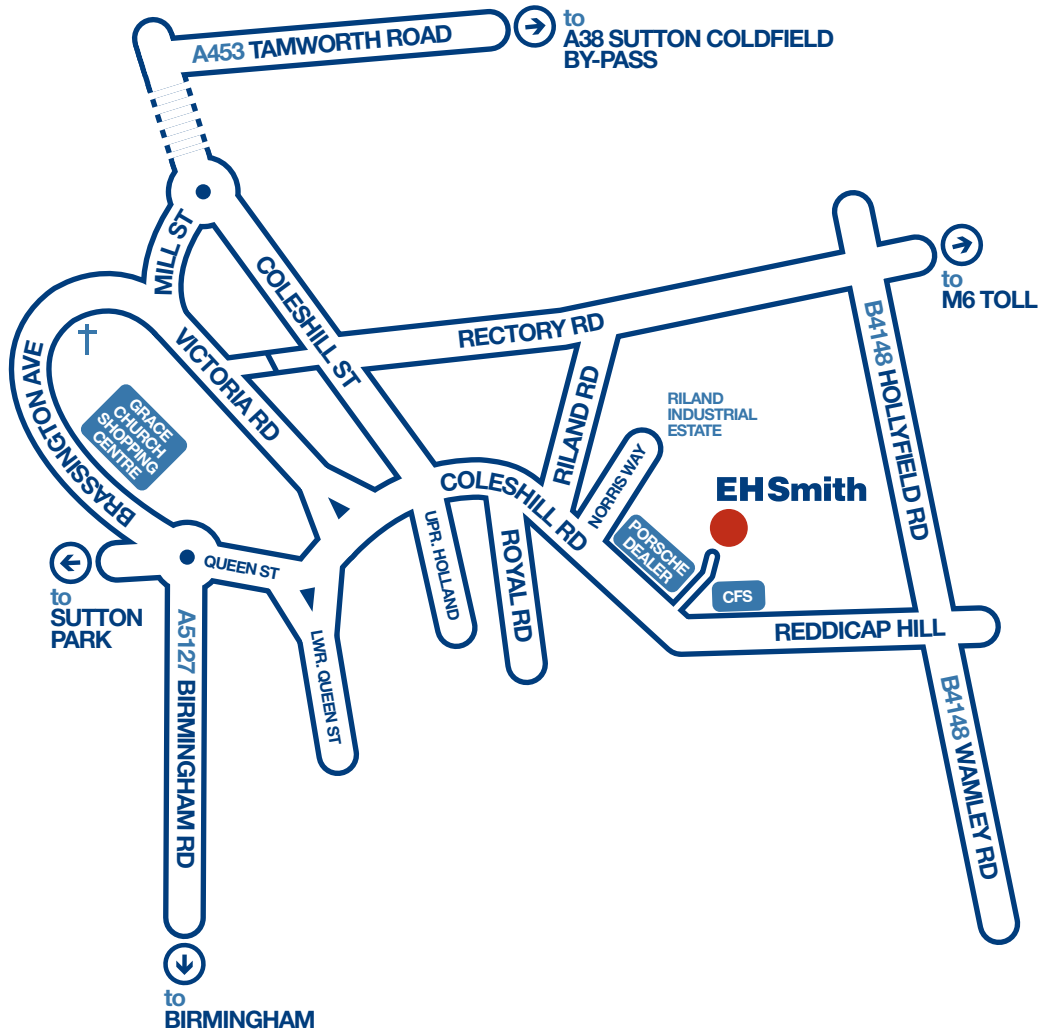

EH Smith

Builders Merchants

One of the UK's leading Builders Merchants

Sutton Coldfield Branch

Contact Details

Sutton Coldfield

Unit 3, CFS Business Park, Coleshill Road, Sutton Coldfield, B75 7FS
(Next to Porsche Dealership)