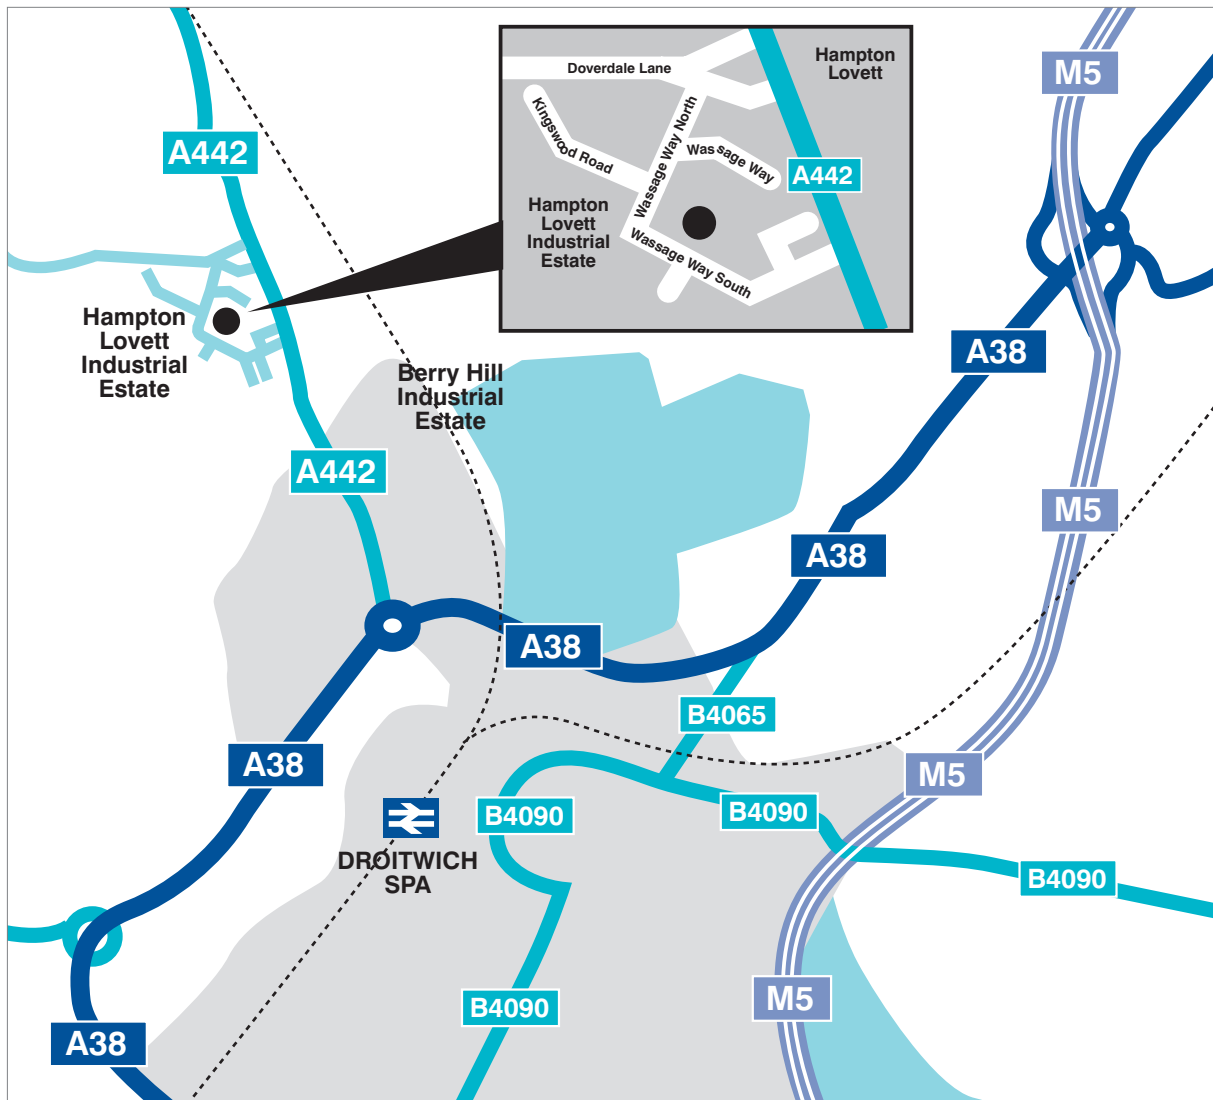

LOCATION MAP

UK Flood Barriers Limited

Unit 1, 9a Wassage Way,
Hampton Lovett Industrial Estate,
Droitwich,
Worcestershire
WR9 0NX

Telephone: **01905 773282**
Facsimile: **01905 775037**
Email: **enquiries@ukfloodbarriers.co.uk**